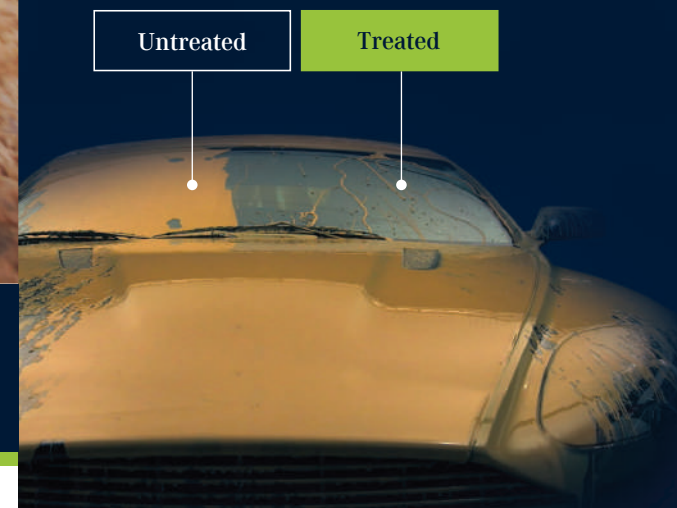

The Choice is Crystal Clear.

Questionnaire.

- Have you ever felt nervous or unsafe while driving in a rainstorm due to poor visibility?
- Have you ever been late to a destination because you had to take extra time to clean frost from your windshield?
- Do you avoid driving at night because glare makes it difficult or even painful to see?
- Do bugs or insects stick to your windshield?

www.crystalfusionsa.co.za

High Definition Glare Reduction Windshield Application

GLARE REDUCTION

Enjoy the clear vision you deserve, plus a 2 year year chip repair guarantee.

High definition glare reduction windshield application that helps when your visibility is obstructed.

Cleanliness.

Dirt and mud are no match for Crystal Fusion™. Bugs, frost and ice are easier to remove.

Improved Durability.

When protected by Crystal Fusion™, your windshield is less likely to crack or chip due to small road debris.

Advantages of CRYSTAL FUSION™

- ✓ Improves clarity and visibility to extend driver reaction time.
- ✓ Helps to deflect small road debris to reduce damage to windshield.
- ✓ Significantly reduces night glare.
- ✓ Allows insects to easily be washed away.
- ✓ Makes ice and frost much easier to remove.
- ✓ Protects against acid rain, corrosion and mineral buildup.
- ✓ Repair of chips (not bigger than 1.6 cm).